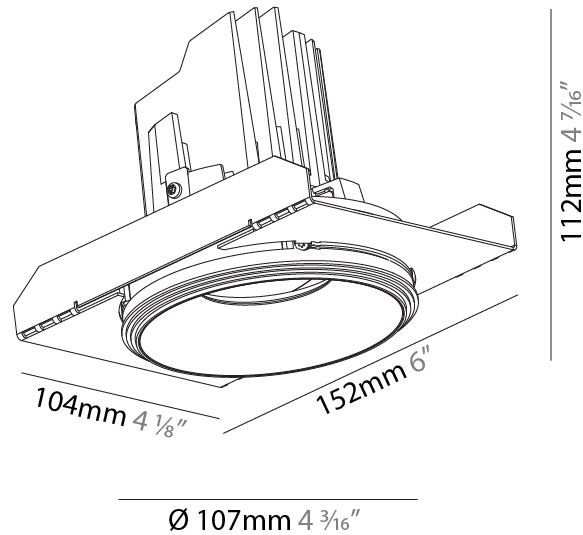

#### PHYSICAL

Shape: Round  
 Diameter (mm): 107  
 Diameter (in): 4 3/16  
 Height (mm): 112  
 Height (in): 4 7/16  
 Ceiling Thickness (mm): 10 / 12.5 / 15 / 25  
 Ceiling Thickness (in): 3/8 or 1/2 or 9/16 or 1  
 Min. Recessing Depth (mm): 130  
 Min. Recessing Depth (in): 5 1/8  
 Light Distribution: Adjustable / Downlight  
 Weight (kg): 0.583  
 Weight (lbs): 1.28  
 Fixture Finish: SSR / BKV / CWI / CRY / HAB / UFT / ITA / RUA / FTG / MYG / LOD / PUS / FRO / FUP / KIA / POP / BLS / SPG / MEY / GOH / GUM / CHC / COM / ABZ / JAG / OBR / MOS / ROR  
 Fixture Material: Aluminum Die Cast  
 Cut-out Measurements: Ø111mm/4 3/8"  
 Upon Request: Unique Ceiling Thickness

### PHYSICAL

Shape: Round  
 Diameter (mm): 107  
 Diameter (in): 4 3/16  
 Height (mm): 112  
 Height (in): 4 7/16  
 Ceiling Thickness (mm): 10 / 12.5 / 15 / 25  
 Ceiling Thickness (in): 3/8 or 1/2 or 9/16 or 1  
 Min. Recessing Depth (mm): 130  
 Min. Recessing Depth (in): 5 1/8  
 Light Distribution: Adjustable / Downlight  
 Weight (kg): 0.609  
 Weight (lbs): 1.34  
 Fixture Finish: SSR / BKV / CWI / CRY / HAB / UFT / ITA / RUA / FTG / MYG / LOD / PUS / FRO / FUP / KIA / POP / BLS / SPG / MEY / GOH / GUM / CHC / COM / ABZ / JAG / OBR / MOS / ROR  
 Fixture Material: Aluminum Die Cast  
 Cut-out Measurements: Ø 111mm / 4 3/8"  
 Upon Request: Unique Ceiling Thickness

### OPTICAL

Reflector: 20 / 40 / 60  
 Adjustability: Rotational 355°; Tilt 10°  
 Upon Request: Special Beam Angles

### RATINGS AND CERTIFICATIONS

Certified By: Certified for North American Standards  
 IP rating: IP20

111mm 4 3/16"
 130mm 5 1/8"
 10 | 12 1/2 | 15 | 25mm 3/16" 1/2" 9/16" 1"
 10°
 355°

A